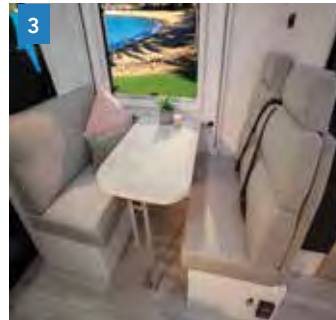

BRING A FRIEND

Additional occasional sleeping accommodation so you can bring a friend,if you want to.