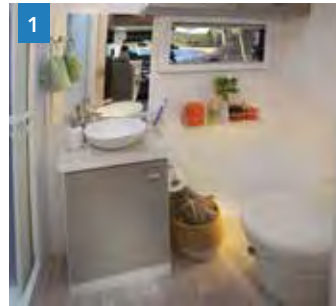

BRING A FRIEND

Additional occasional sleeping accommodation so you can bring a friend,if you want to.